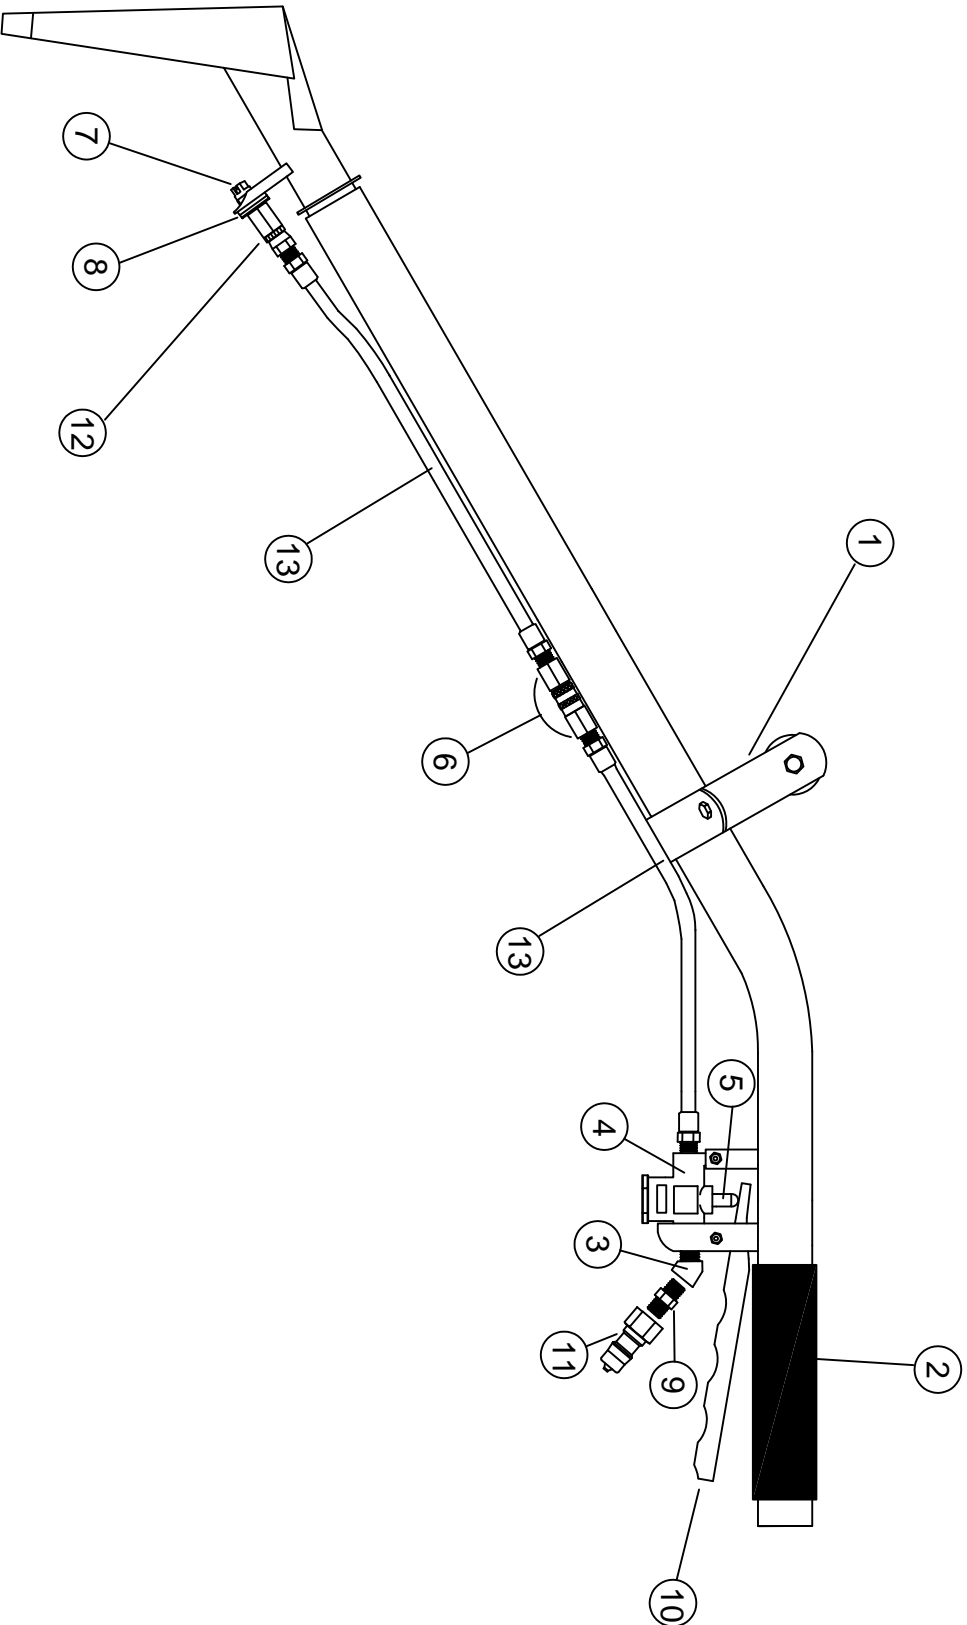

# 40" S/S STAIR TOOL SWIVEL HEAD (255-110)

PART NO.	255-110
DATE	MAR, 23, 2005
VERSION	01

## STAIR TOOL SWIVEL HEAD 40" (255-110)

REF	PART NO.	DESCRIPTION	NOTES:
1	435-030	D Handle	
2	553-200	Vinyl Grip 1 1/2" x 6" Black	
3	555-184	Elbow 45, Street 1/4"	
4	535-110	Valve ASSY	
5	538-110	Valve Repair Kit	
6	580-117	QC 1/8 Male & Female (Close)	
7	561-075	9508 Vee Jet	
8	538-322	Spacer, Jet (538-322)	
9	555-272	Hex Nipple 1/4	
10	566-015	Handle Cast Alum	
11	580-015	Q.C 1/4 Male (close)	
12	582-079	Swivel, 1/4 FM x 1/4 FM	
13	263-116	Wand Hose ASSY ( 9 3/4" )	Landed Cost: 09.01