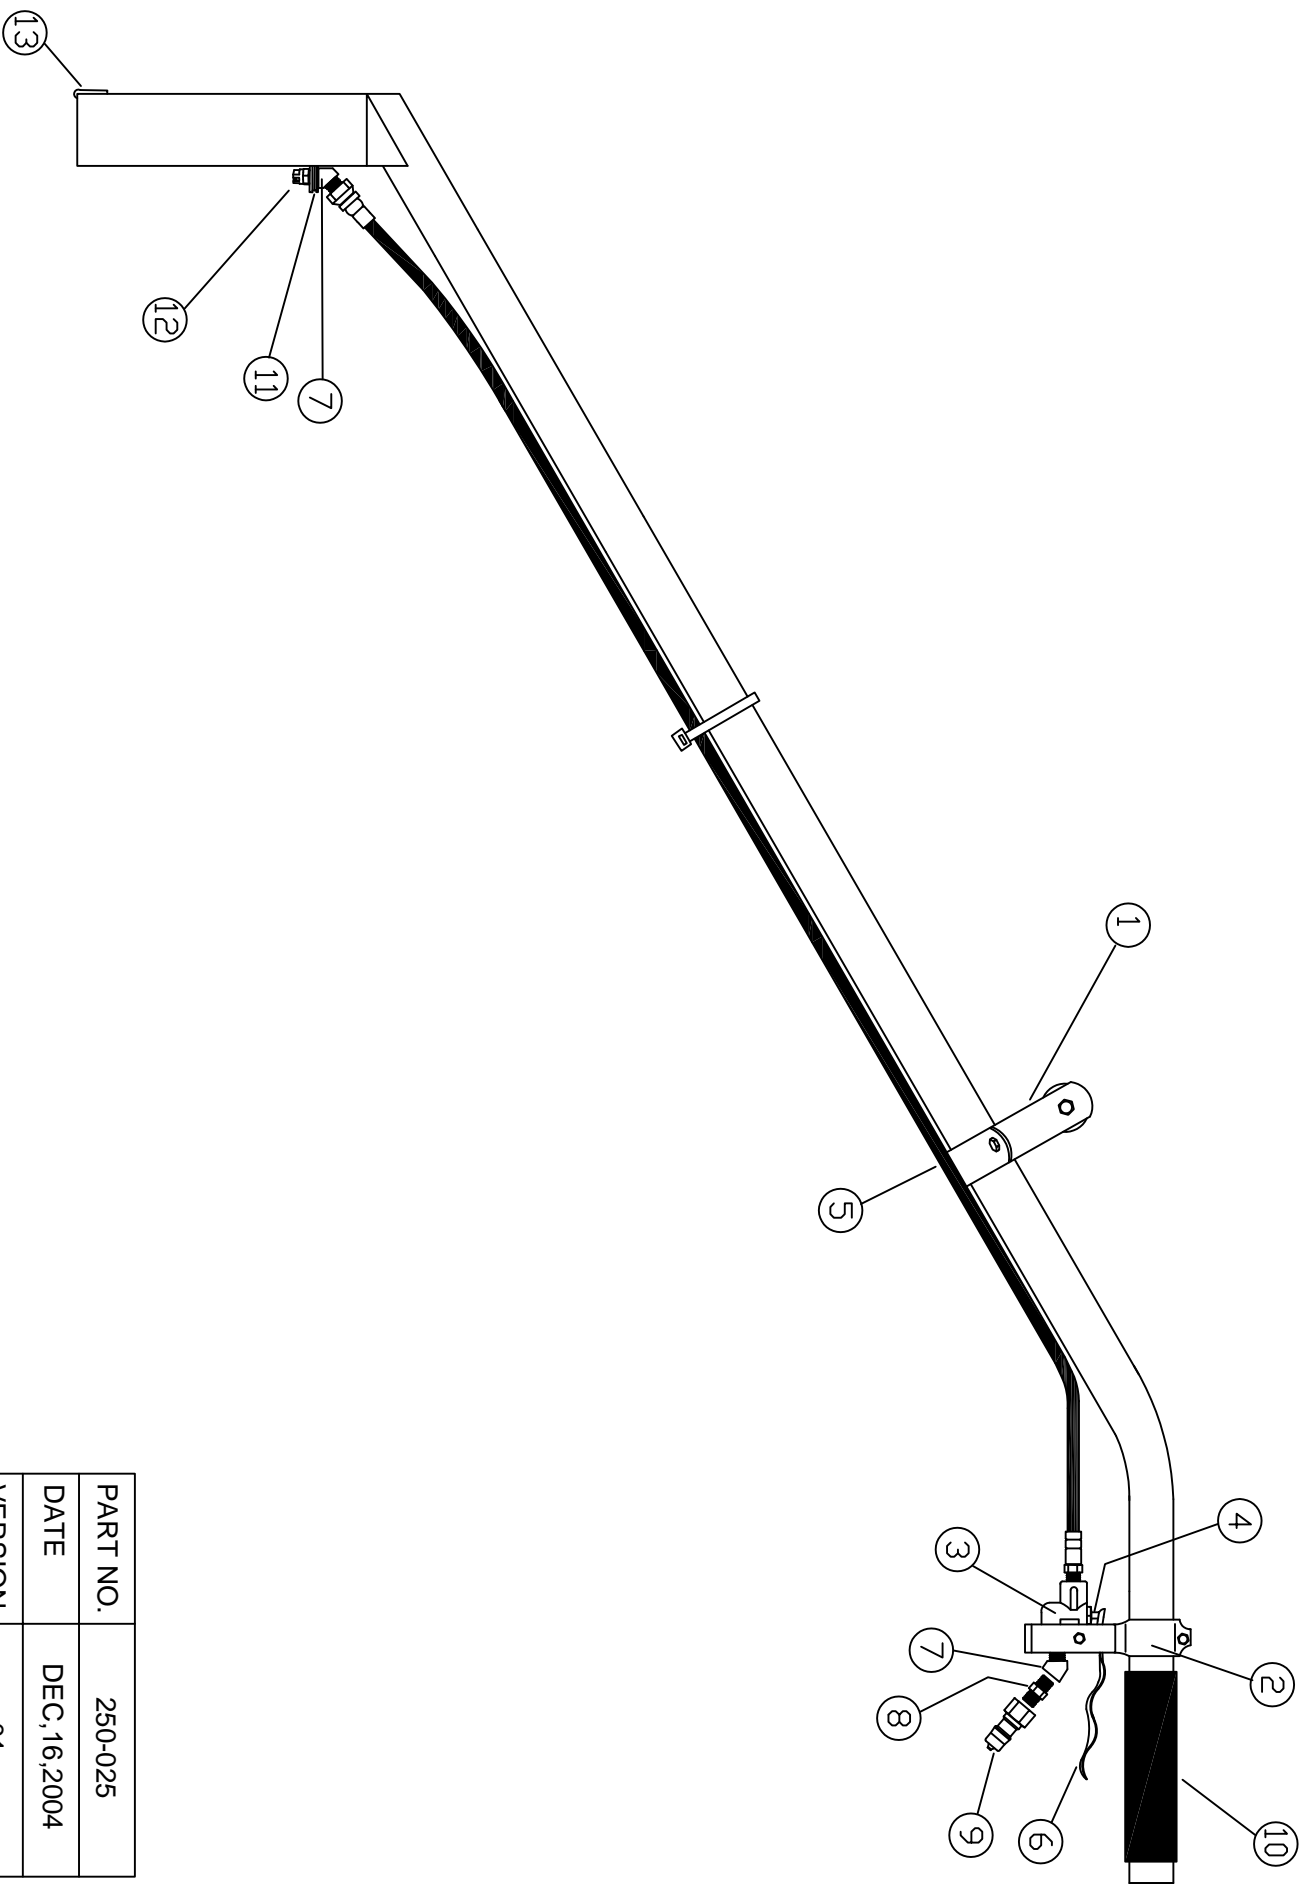

**1 1/2 S/S MEDIUM PRES.
SINGLE JET WAND (250-025)**

PART NO.	250-025
DATE	DEC, 16, 2004
VERSION	01

MEDIUM PRESSURE SINGLE JET WAND (250-025)

REF	PART NO.	DESCRIPTION	NOTES:
1	435-030	D Handle	
2	538-205	Valve Hanger	
3	535-100	Valve ASSY	
4	538-020	Repair Kit	
5	263-115	Hose ASSY	
6	545-115	Valve Trigger	
7	555-184	Elbow 45, Street 1/4"	
8	555-272	Hex Nipple, 1/4"	
9	580-015	Q.C 1/4" Male (Closed)	
10	553-200	Vinyl Grip 1 1/2" x 6" Black	
11	538-322	Spacer, Jet ABS	
12	561-120	Vee Jet 1/4" 11003	
13	552-030	Wand Glides	