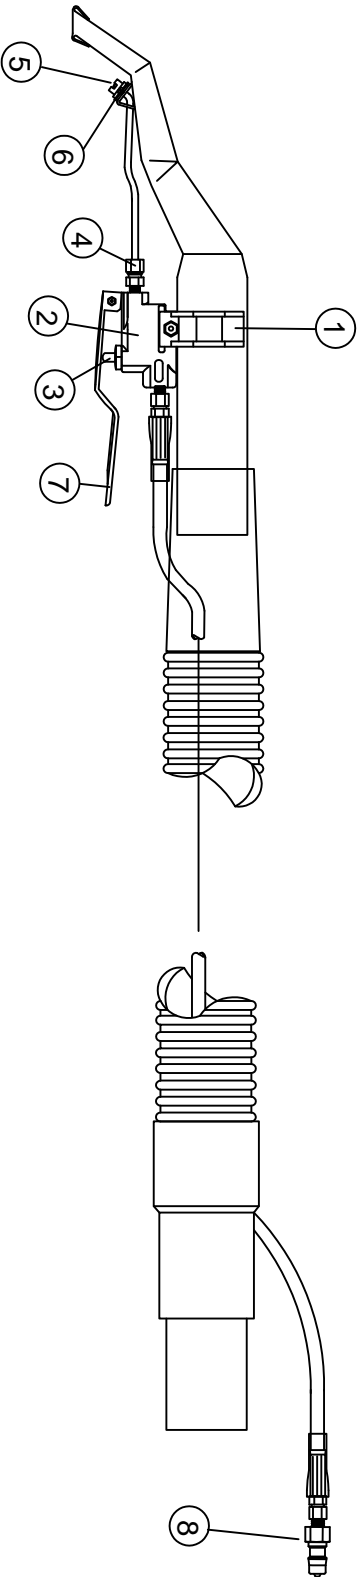

AUTO DETAILER COMPACT 3"
C/W 25' HIDE-A-HOSE (255-060)

PART NO.	255-060
DATE	JAN,06,2005
VERSION	01

**AUTO DETAILER COMPACT 3''
C/W 25' HIDE-A-HOSE (255-060)**

REF	PART NO.	DESCRIPTION	NOTES:
1	538-212	Valve Hanger	
2	535-105	Valve ASSY	
3	538-025	Valve Repair kit	
4	555-106	1/8" x 1/4" Comp Fitting	
5	562-100	Tee Jet 11002	
6	564-250	Jet Retainer Plate & Hardware	
7	566-020	Handle Detailer	
8	580-015	Q.C 1/4 Male (close)	