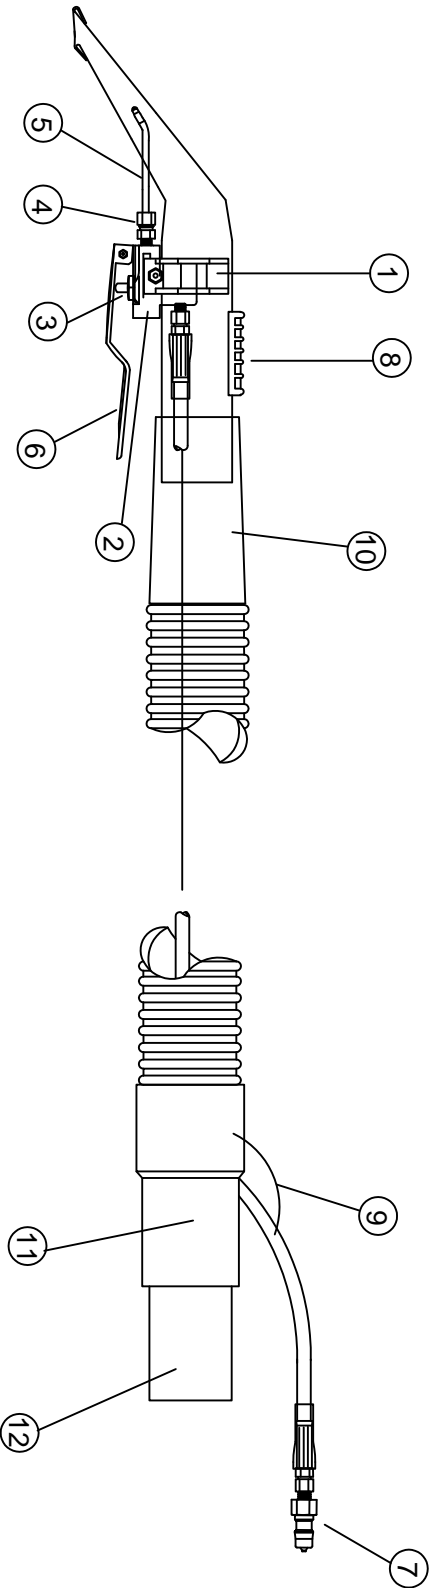

**NO DRIP 3" WITH HIDE A HOSE
(255-080)**

PART NO.	255-080
DATE	DEC, 14, 2004
VERSION	01

NO DRIP 3" HIDE HOSE (255-080)

REF	PART NO.	DESCRIPTION	NOTES:
1	538-212	Valve Hanger	
2	538-050	Valve ASSY	
3	538-055	Valve Repair kit	
4	555-106	1/8" x 1/4" Comp Fitting	
5	564-110	Jet Tube ASSY	
6	566-020	Handle Detailer	
7	580-015	Q.C 1/4 Male (close)	
8	538-300	Thumb Slide	
9	200-020-08	H/H HP Sol Hose 8' C/W 1-1/4 Vac Cuff	
10	579-031	Vac cuff 1-1/4	
11	579-032	Vac Cuff (Joiner End)	
12	579-033	S.S. Hose Joiner	