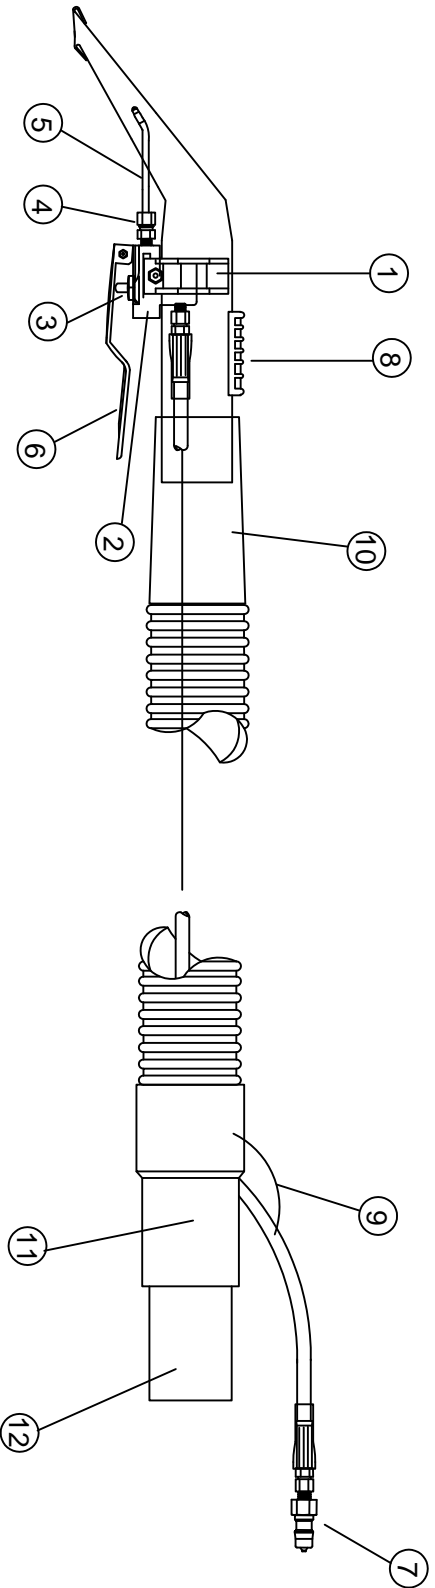

**NO DRIP 4" WITH HIDE A HOSE
(255-085)**

PART NO.	255-085
DATE	DEC, 14, 2004
VERSION	01

NO DRIP 4" HIDE HOSE (255-085)

REF	PART NO.	DESCRIPTION	NOTES:
1	538-212	Valve Hanger	
2	538-050	Valve ASSY	
3	538-055	Valve Repair kit	
4	555-106	1/8" x 1/4" Comp Fitting	
5	564-115	Jet Tube ASSY	
6	566-020	Handle Detailer	
7	580-015	Q.C 1/4 Male (close)	
8	538-300	Thumb Slide	
9	200-020-08	H/H HP Sol Hose 8' C/W 1-1/4 Vac Cuff	
10	579-031	Vac cuff 1-1/4	
11	579-032	Vac Cuff (Joiner End)	
12	579-033	S.S. Hose Joiner	