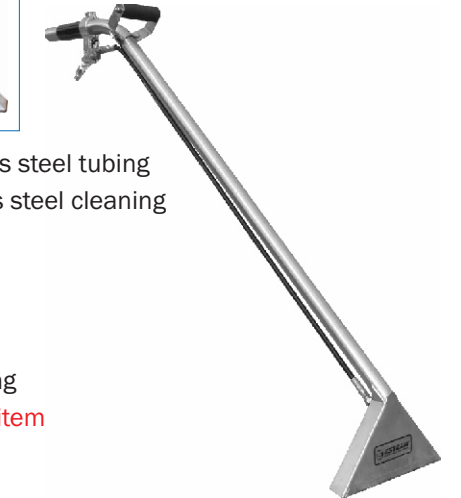

1½" Stainless Steel Dual Jet S-Bend Wand

250-008

- 1½" Stainless steel tubing
- 12" Stainless steel cleaning head
- Dual jet
- S-bend, low profile
- Heat shield
- D-handle
- 1200 PSI rating
- Portable or truckmount use

1½" Aluminum Head Low Pressure Single Jet Wand

250-010

- 1½" Stainless steel tubing
- 12" Aluminum cleaning head
- Single jet
- D-handle
- 120 PSI rating

1¼" Stainless Steel Low Pressure Single Jet Wand

250-015

- 1¼" Stainless steel tubing
- 9¾" Stainless steel cleaning head
- Single jet
- 120 PSI rating

1½" Stainless Steel Low Pressure Single Jet Wand

250-020

- 1½" Stainless steel tubing
- 12" Stainless steel cleaning head
- Single jet
- D-handle
- 120 PSI rating
- *Special order item

30" Swivel Stair Tool

255-110

- 1½" Stainless steel tubing
- 9¾" Swivel cleaning head
- Single jet
- Heat Sleeve
- 500 PSI rating

ESTEAM[®]

CLEANING SYSTEMS

1½" Stainless Steel Medium Pressure Single Jet

250-025