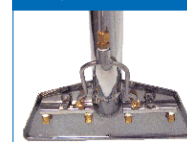

Truckmount 1¾" Quad Jet

250-017

- 1¾" Stainless steel tubing with connection for 2" vacuum hose
- 12" Stainless steel cleaning head
- 4 jets (80001) with splash guard
- S-bend, low profile
- Heat shield
- D-handle
- 1500 PSI rating S.S. valve - Soft opening