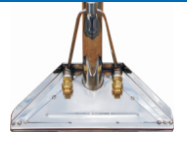

1½" Stainless Steel Dual Jet S-Bend Wand

250-008

- 1½" Stainless steel tubing
- 12" Stainless steel cleaning head
- Dual jet
- S-bend, low profile
- Heat shield
- D-handle
- 1200 PSI rating
- Portable or truckmount use