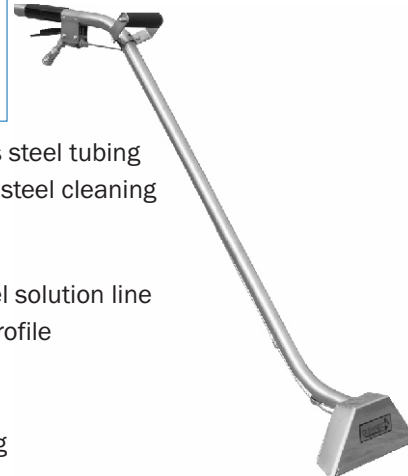

Truckmount 1½" Dual Jet S-Bend

250-055

- 1½" Stainless steel tubing
- 12" Stainless steel cleaning head
- Dual jet
- Stainless steel solution line
- S-bend, low profile
- Heat shield
- D-handle
- 800 PSI rating